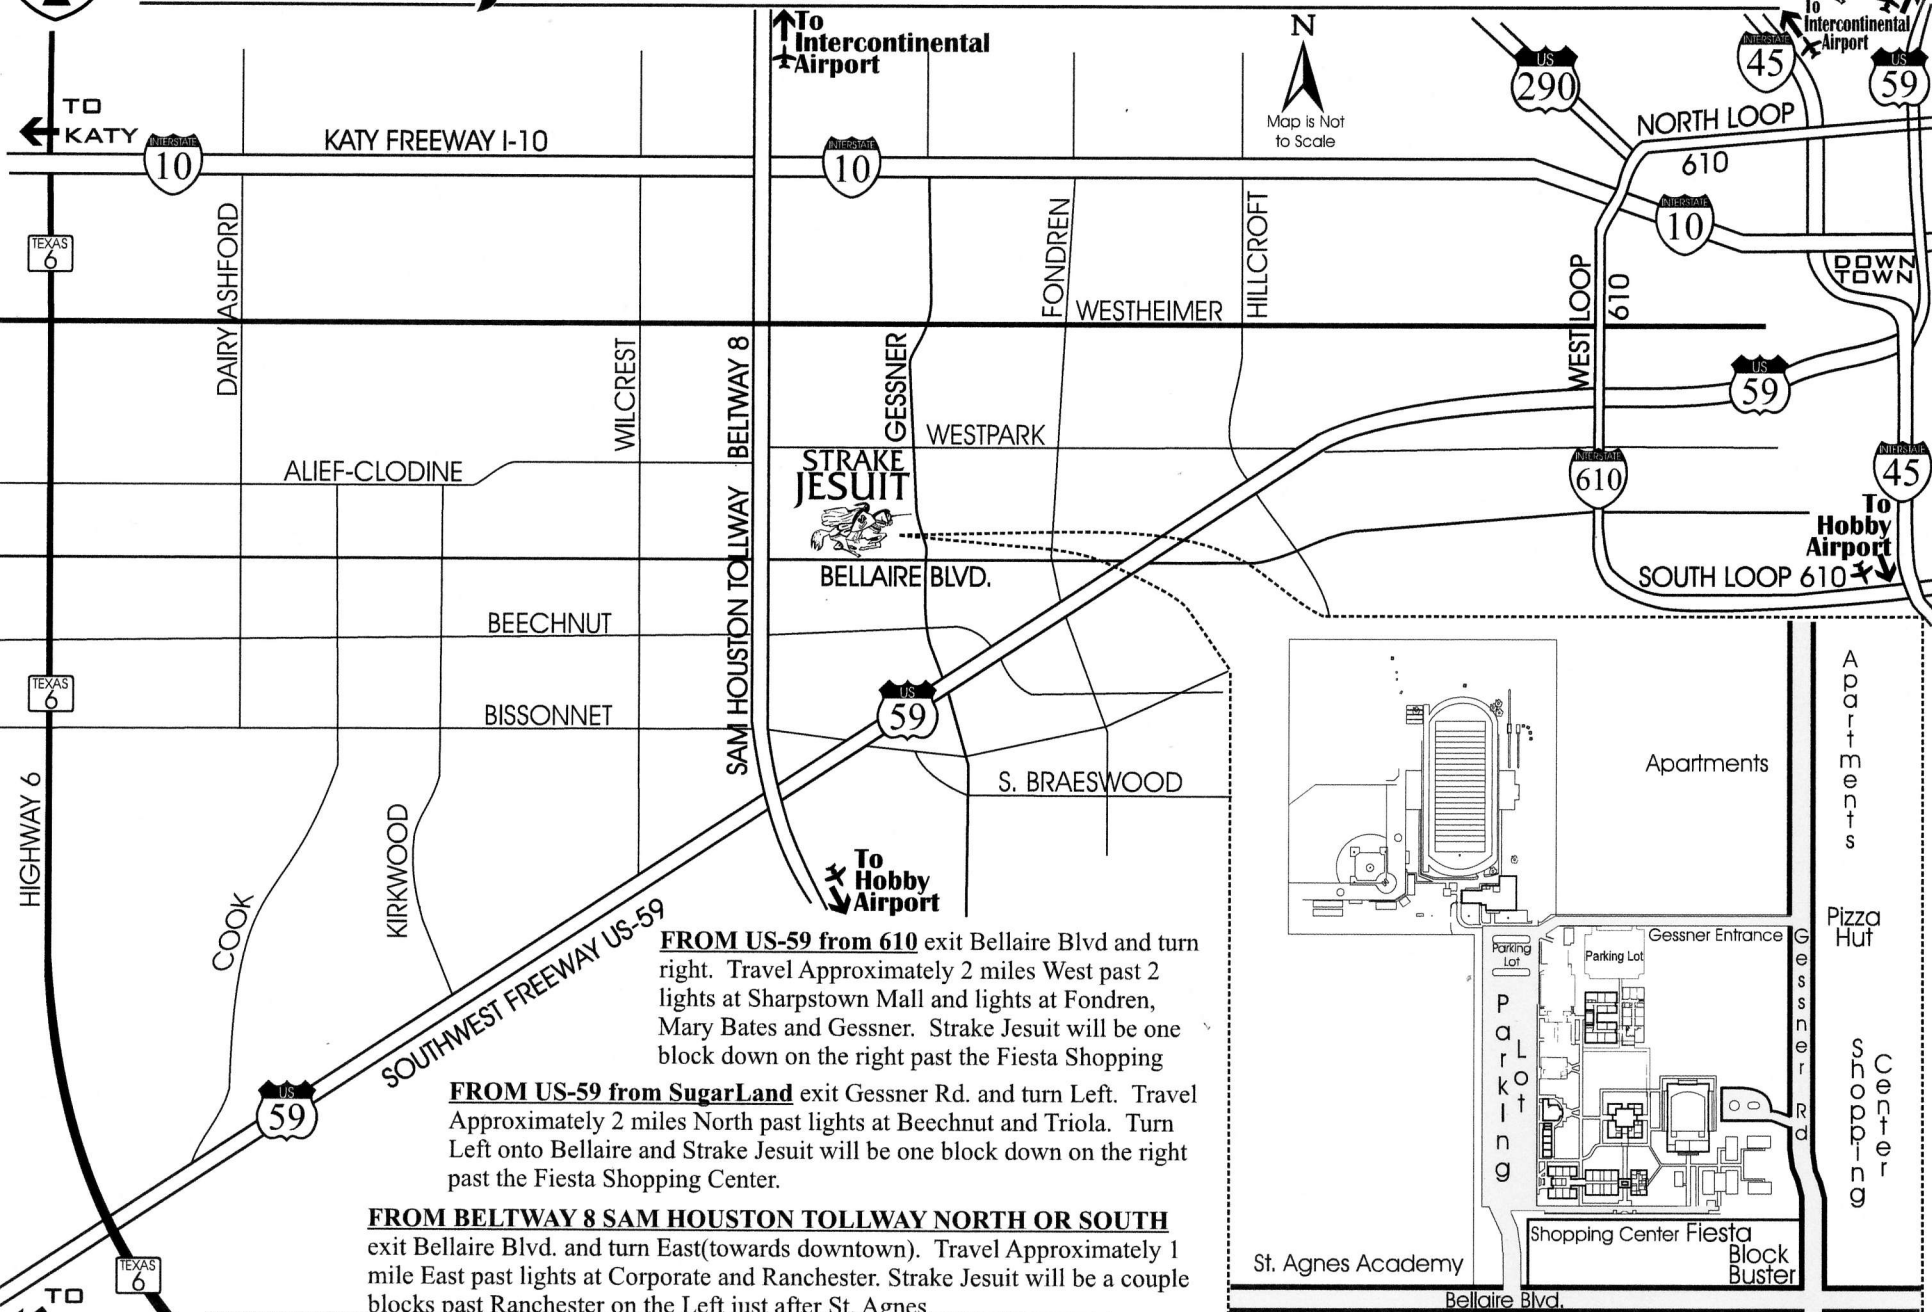

STRAKE JESUIT COLLEGE PREPARATORY

FROM US-59 from 610 exit Bellaire Blvd and turn right. Travel Approximately 2 miles West past 2 lights at Sharpstown Mall and lights at Fondren, Mary Bates and Gessner. Strake Jesuit will be one block down on the right past the Fiesta Shopping

FROM US-59 from SugarLand exit Gessner Rd. and turn Left. Travel Approximately 2 miles North past lights at Beechnut and Triola. Turn Left onto Bellaire and Strake Jesuit will be one block down on the right past the Fiesta Shopping Center.

FROM BELTWAY 8 SAM HOUSTON TOLLWAY NORTH OR SOUTH exit Bellaire Blvd. and turn East (towards downtown). Travel Approximately 1 mile East past lights at Corporate and Ranchester. Strake Jesuit will be a couple blocks past Ranchester on the Left just after St. Agnes.